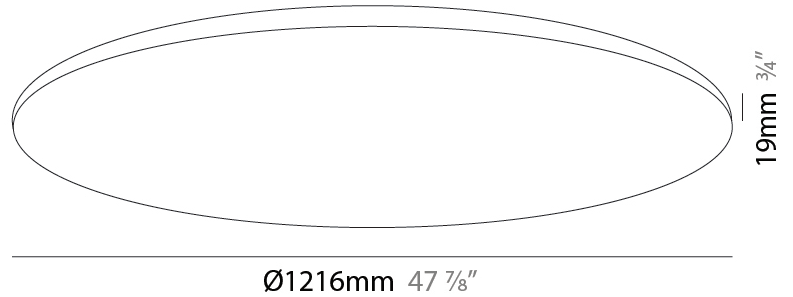

PEGASO SURFACE

A52031-

base number   Color   Finish
Temperature   Options

1. To build a product code in our configurator select the specify button on the base model # product page
2. To build a manual product code on this datasheet choose from the options listed below in blue font and add the suffix to the base model #

GENERAL

Series: Pegaso
Brand: Ivela
Division: Architectural
Mounting Type: Surface
Mounting Location: Wall / Ceiling
Subcategory: Panels

PHYSICAL

Shape: Round
Diameter (mm): 1216
Diameter (in): 47 ⁷/₈
Height (mm): 19
Height (in): 3/4
Light Distribution: Direct
Diffuser: PMMA - Opal
Fixture Finish: WHI / BLK / GLD
Fixture Material: Aluminum

ELECTRICAL

Lamp Type: LED
Input Wattage (W): 76
Dimming: Tri-Mode (Non-Dimming and Phase Dimming (120Vac only) and 0-10V Dimming)
Driver Included: No
Driver Location: Remote
Driver Type: Constant Voltage - Universal
Driver Class: Class 2
Housing: ENCP 5 (ERP) ENCP 8 (SC Power)
Input Voltage (V): 120 - 277
Output Voltage (V): 24

LED

Color Temperature (°K): 2700 / 3000 / 4000
Max. Delivered Lumen (lm): 4560 / 4750 / 5035
Nominal Lumen (lm): 9120 / 9500 / 10070
CRI: >93 CRI
Lamp Life (hrs): 50000

OPTICAL

RATINGS AND CERTIFICATIONS

Certified By: CSA Certified to UL and CSA Standards
IP rating: IP20

PROJECT	_____
TYPE	_____
SPECIFIER	_____
QUANTITY	_____
DATE	_____