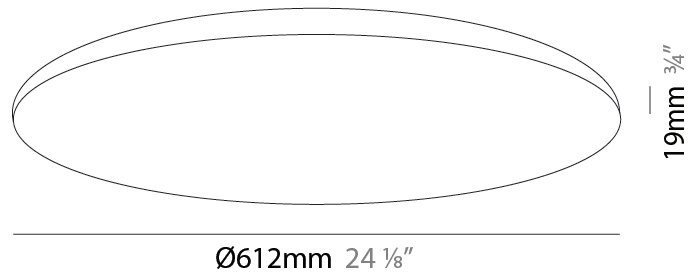

PROJECT
TYPE
SPECIFIER
QUANTITY
DATE

PEGASO SURFACE

A52029- -
base number   Color   Finish
                         Temperature   Options

1. To build a product code in our configurator select the specify button on the base model # product page
2. To build a manual product code on this datasheet choose from the options listed below in blue font and add the suffix to the base model #

GENERAL

Series: Pegaso
Brand: Ivela
Division: Architectural
Mounting Type: Surface
Mounting Location: Wall / Ceiling
Subcategory: Panels

PHYSICAL

Shape: Round
Diameter (mm): 612
Diameter (in): 24 1/8
Height (mm): 19
Height (in): 3/4
Light Distribution: Direct
Diffuser: PMMA - Opal
Fixture Finish: WHI / BLK / GLD
Fixture Material: Aluminum

ELECTRICAL

Lamp Type: LED
Input Wattage (W): 38
Dimming: Tri-Mode (Non-Dimming and Phase Dimming (120Vac only) and 0-10V Dimming)
Driver Included: No
Driver Location: Remote
Driver Type: Constant Voltage - Universal
Driver Class: Class 2
Housing: ENCP 5 (ERP) ENCP 13 (SC Power)
Input Voltage (V): 120 - 277
Output Voltage (V): 24

LED

Color Temperature (°K): 2700 / 3000 / 4000
Max. Delivered Lumen (lm): 2160 / 2250 / 2385
Nominal Lumen (lm): 4320 / 4500 / 4770
CRI: >93 CRI
Lamp Life (hrs): 50000

OPTICAL

RATINGS AND CERTIFICATIONS

Certified By: CSA Certified to UL and CSA Standards
IP rating: IP20