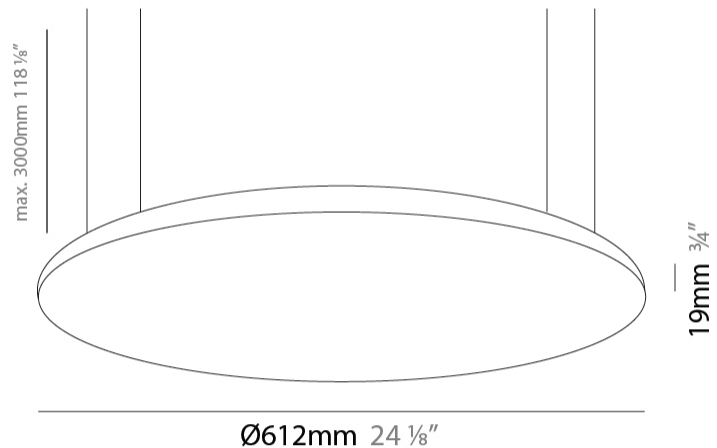

PEGASO SUSPENSION

A51058- -

base number   Color   Finish
Temperature   Options

1. To build a product code in our configurator select the specify button on the base model # product page
2. To build a manual product code on this datasheet choose from the options listed below in blue font and add the suffix to the base model #

GENERAL

Series: Pegaso
Brand: Ivela
Division: Architectural
Mounting Type: Suspension
Mounting Location: Ceiling
Subcategory: Panels

PHYSICAL

Shape: Round
Diameter (mm): 612
Diameter (in): 24 1/8
Height (mm): 19
Height (in): 3/4
Max. Overall Height (mm): 2500
Max. Overall Height (in): 98 7/16
Light Distribution: Direct
Diffuser: Opal Polycarbonate
Fixture Finish: WHI / BLK / GLD
Fixture Material: Aluminum

ELECTRICAL

Lamp Type: LED
Input Wattage (W): 38
Dimming: Tri-Mode (Non-Dimming and Phase Dimming (120Vac only) and 0-10V Dimming)
Driver Included: No
Driver Location: Remote
Driver Type: Constant Voltage - Universal
Driver Class: Class 2
Housing: ENCP 5 (ERP) ENCP 13 (SC Power)
Input Voltage (V): 120 - 277
Output Voltage (V): 24

LED

Color Temperature (°K): 2700 / 3000 / 4000
Max. Delivered Lumen (lm): 2160 / 2250 / 2385
Nominal Lumen (lm): 4320 / 4500 / 4770
CRI: >93 CRI
Lamp Life (hrs): 50000

OPTICAL

RATINGS AND CERTIFICATIONS

Certified By: Certified for North American Standards
IP rating: IP20