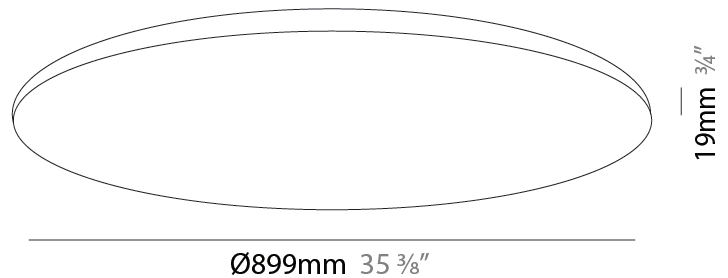

PEGASO RECESSED

A56180- -

base number
Color   Finish
Temperature   Options

PROJECT
TYPE
SPECIFIER
QUANTITY
DATE

1. To build a product code in our configurator select the specify button on the base model # product page
2. To build a manual product code on this datasheet choose from the options listed below in blue font and add the suffix to the base model #

GENERAL

Series: Pegaso
Brand: Ivela
Division: Architectural
Mounting Type: Recessed
Mounting Location: Ceiling
Subcategory: Panels

PHYSICAL

Shape: Round
Diameter (mm): 899
Diameter (in): 35 ³/₈
Height (mm): 19
Height (in): 3/4
Light Distribution: Direct
Diffuser: PMMA - Opal
Fixture Finish: [WHI](#) / [BLK](#) / [GLD](#)
Fixture Material: Aluminum

ELECTRICAL

Lamp Type: LED
Input Wattage (W): 56
Dimming: Tri-Mode (Non-Dimming and Phase Dimming (120Vac only) and 0-10V Dimming)
Driver Included: No
Driver Location: Remote
Driver Type: Constant Voltage - Universal
Driver Class: Class 2
Housing: ENCP 5 (ERP) ENCP 8 (SC Power)
Input Voltage (V): 120 - 277
Output Voltage (V): 24

LED

Color Temperature (°K): [2700](#) / [3000](#) / [4000](#)
Max. Delivered Lumen (lm): 3360 / 3500 / 3710
Nominal Lumen (lm): 6720 / 7000 / 7420
CRI: >93 CRI
Lamp Life (hrs): 50000

OPTICAL

RATINGS AND CERTIFICATIONS

Certified By: CSA Certified to UL and CSA Standards
IP rating: IP20