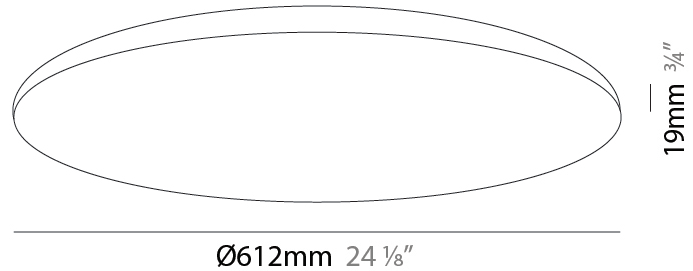

PEGASO RECESSED

A56179- -

base number   Color   Finish
                         Temperature   Options

1. To build a product code in our configurator select the specify button on the base model # product page
2. To build a manual product code on this datasheet choose from the options listed below in blue font and add the suffix to the base model #

GENERAL

Series: Pegaso
Brand: Ivela
Division: Architectural
Mounting Type: Recessed
Mounting Location: Ceiling
Subcategory: Panels

PHYSICAL

Shape: Round
Diameter (mm): 612
Diameter (in): 24 1/8
Height (mm): 19
Height (in): 3/4
Light Distribution: Direct
Diffuser: PMMA - Opal
Fixture Finish: WHI / BLK / GLD
Fixture Material: Aluminum

ELECTRICAL

Lamp Type: LED
Input Wattage (W): 38
Dimming: Tri-Mode (Non-Dimming and Phase Dimming (120Vac only) and 0-10V Dimming)
Driver Included: No
Driver Location: Remote
Driver Type: Constant Voltage - Universal
Driver Class: Class 2
Housing: ENCP 5 (ERP) ENCP 13 (SC Power)
Input Voltage (V): 120 - 277
Output Voltage (V): 24

LED

Color Temperature (°K): 2700 / 3000 / 4000
Max. Delivered Lumen (lm): 2160 / 2250 / 2385
Nominal Lumen (lm): 4320 / 4500 / 4770
CRI: >93 CRI
Lamp Life (hrs): 50000

OPTICAL

RATINGS AND CERTIFICATIONS

Certified By: CSA Certified to UL and CSA Standards
IP rating: IP20

PROJECT	_____
TYPE	_____
SPECIFIER	_____
QUANTITY	_____
DATE	_____