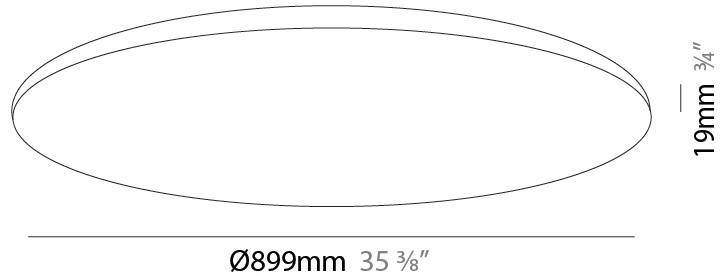

PEGASO SURFACE

A52030- -

base number   Color   Finish
Temperature   Options

1. To build a product code in our configurator select the specify button on the base model # product page
2. To build a manual product code on this datasheet choose from the options listed below in blue font and add the suffix to the base model #

GENERAL

Series: Pegaso
Brand: Ivela
Division: Architectural
Mounting Type: Surface
Mounting Location: Wall / Ceiling
Subcategory: Panels

PHYSICAL

Shape: Round
Diameter (mm): 899
Diameter (in): 35 ³/₈
Height (mm): 19
Height (in): 3/4
Light Distribution: Direct
Diffuser: PMMA - Opal
Fixture Finish: WHI / BLK / GLD
Fixture Material: Aluminum

ELECTRICAL

Lamp Type: LED
Input Wattage (W): 56
Dimming: Tri-Mode (Non-Dimming and Phase Dimming (120Vac only) and 0-10V Dimming)
Driver Included: No
Driver Location: Remote
Driver Type: Constant Voltage - Universal
Driver Class: Class 2
Housing: ENCP 5 (ERP) ENCP 8 (SC Power)
Input Voltage (V): 120 - 277
Output Voltage (V): 24

LED

Color Temperature (°K): 2700 / 3000 / 4000
Max. Delivered Lumen (lm): 3360 / 3500 / 3710
Nominal Lumen (lm): 6720 / 7000 / 7420
CRI: >93 CRI
Lamp Life (hrs): 50000

OPTICAL

RATINGS AND CERTIFICATIONS

Certified By: CSA Certified to UL and CSA Standards
IP rating: IP20

PROJECT	_____
TYPE	_____
SPECIFIER	_____
QUANTITY	_____
DATE	_____