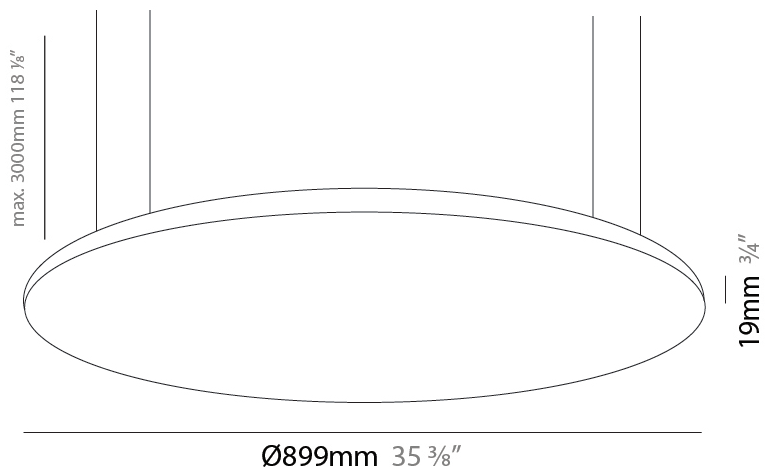

PROJECT	
TYPE	
SPECIFIER	
QUANTITY	
DATE	

PEGASO SUSPENSION

A51060-

base number	Color	Finish
	Temperature	Options

1. To build a product code in our configurator select the specify button on the base model # product page
2. To build a manual product code on this datasheet choose from the options listed below in blue font and add the suffix to the base model #

GENERAL

Series: Pegaso
Brand: Ivela
Division: Architectural
Mounting Type: Suspension
Mounting Location: Ceiling
Subcategory: Panels

PHYSICAL

Shape: Round
Diameter (mm): 1216
Diameter (in): 47 7/8
Height (mm): 19
Height (in): 3/4
Max. Overall Height (mm): 2500
Max. Overall Height (in): 98 7/16
Light Distribution: Direct
Diffuser: Opal Polycarbonate
Fixture Finish: WHI / BLK / GLD
Fixture Material: Aluminum

ELECTRICAL

Lamp Type: LED
Input Wattage (W): 78
Dimming: Tri-Mode (Non-Dimming and Phase Dimming (120Vac only) and 0-10V Dimming)
Driver Included: No
Driver Location: Remote
Driver Type: Constant Voltage - Universal
Driver Class: Class 2
Housing: ENCP 5 (ERP) ENCP 8 (SC Power)
Input Voltage (V): 120 - 277
Output Voltage (V): 24

LED

Color Temperature (°K): 2700 / 3000 / 4000
Max. Delivered Lumen (lm): 4560 / 4750 / 5035
Nominal Lumen (lm): 9120 / 9500 / 10070
CRI: >93 CRI
Lamp Life (hrs): 50000

OPTICAL

RATINGS AND CERTIFICATIONS

Certified By: Certified for North American Standards
IP rating: IP20