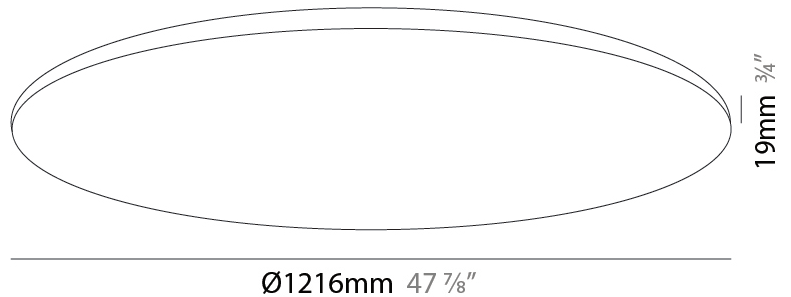

PEGASO RECESSED

A56181- -

base number   Color   Finish
Temperature   Options

PROJECT
TYPE
SPECIFIER
QUANTITY
DATE

1. To build a product code in our configurator select the specify button on the base model # product page
2. To build a manual product code on this datasheet choose from the options listed below in blue font and add the suffix to the base model #

GENERAL

Series: Pegaso
Brand: Ivela
Division: Architectural
Mounting Type: Recessed
Mounting Location: Ceiling
Subcategory: Panels

PHYSICAL

Shape: Round
Diameter (mm): 1216
Diameter (in): 47 ⁷/₈
Height (mm): 19
Height (in): 3/4
Light Distribution: Direct
Diffuser: PMMA - Opal
Fixture Finish: WHI / BLK / GLD
Fixture Material: Aluminum

ELECTRICAL

Lamp Type: LED
Input Wattage (W): 76
Dimming: Tri-Mode (Non-Dimming and Phase Dimming (120Vac only) and 0-10V Dimming)
Driver Included: No
Driver Location: Remote
Driver Type: Constant Voltage - Universal
Driver Class: Class 2
Housing: ENCP 5 (ERP) ENCP 8 (SC Power)
Input Voltage (V): 120 - 277
Output Voltage (V): 24

LED

Color Temperature (°K): 2700 / 3000 / 4000
Max. Delivered Lumen (lm): 4560 / 4750 / 5035
Nominal Lumen (lm): 9120 / 9500 / 10070
CRI: >93 CRI
Lamp Life (hrs): 50000

OPTICAL

RATINGS AND CERTIFICATIONS

Certified By: CSA Certified to UL and CSA Standards
IP rating: IP20