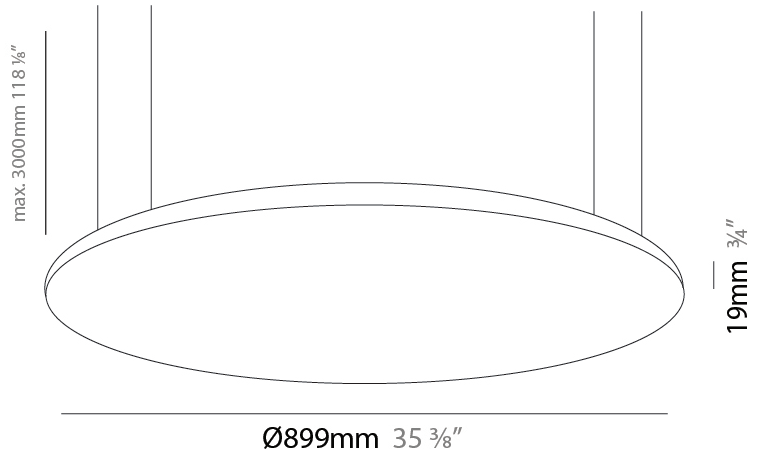

PROJECT	_____
TYPE	_____
SPECIFIER	_____
QUANTITY	_____
DATE	_____

PEGASO SUSPENSION

A51059- -

base number
Color   Temperature   Finish   Options

1. To build a product code in our configurator select the specify button on the base model # product page
2. To build a manual product code on this datasheet choose from the options listed below in blue font and add the suffix to the base model #

GENERAL

Series: Pegaso
Brand: Ivela
Division: Architectural
Mounting Type: Suspension
Mounting Location: Ceiling
Subcategory: Panels

PHYSICAL

Shape: Round
Diameter (mm): 899
Diameter (in): 35 3/8
Height (mm): 19
Height (in): 3/4
Max. Overall Height (mm): 2500
Max. Overall Height (in): 98 7/16
Light Distribution: Direct
Diffuser: Opal Polycarbonate
Fixture Finish: WHI / BLK / GLD
Fixture Material: Aluminum

ELECTRICAL

Lamp Type: LED
Input Wattage (W): 56
Dimming: Tri-Mode (Non-Dimming and Phase Dimming (120Vac only) and 0-10V Dimming)
Driver Included: No
Driver Location: Remote
Driver Type: Constant Voltage - Universal
Driver Class: Class 2
Housing: ENCP 5 (ERP) ENCP 8 (SC Power)
Input Voltage (V): 120 - 277
Output Voltage (V): 24

LED

Color Temperature (°K): 2700 / 3000 / 4000
Max. Delivered Lumen (lm): 3360 / 3500 / 3710
Nominal Lumen (lm): 6720 / 7000 / 7420
CRI: >93 CRI
Lamp Life (hrs): 50000

OPTICAL

RATINGS AND CERTIFICATIONS

Certified By: Certified for North American Standards
IP rating: IP20